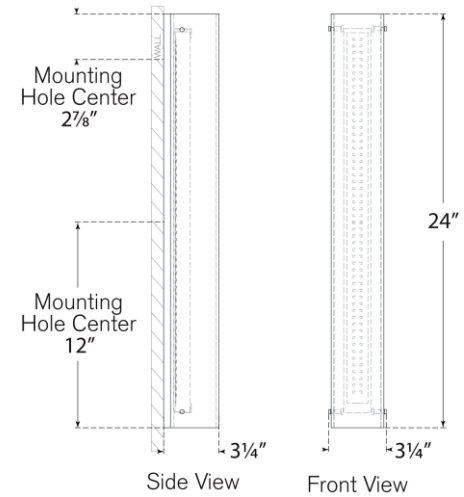

SPEC SHEET

Penhold 24" Bath Light Item # BBL 2201PN-WG

Designer: Barbara Barry

Height: 24"

Width: 3.25"

Extension: 3.25"

Backplate: 3" x 24" Rectangle

Finishes: BZ, PN, SB

Glass Options: WG

Lightsource: Dedicated LED

Wattage: 15w (1800lm)

Weight: 7 Pounds

Note: UL Only | Requires Smaller Outlet Box

Top View

Side View

Front View