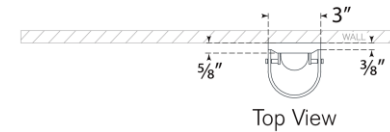

SPEC SHEET

Penhold 24" Bath Light Item # BBL 2201PN-WG

Designer: Barbara Barry

Height: 24"

Width: 3.25"

Extension: 3.25"

Backplate: 3" x 24" Rectangle

Finishes: BZ, PN, SB

Glass Options: WG

Lightsource: Dedicated LED

Wattage: 15w (1800lm)

Weight: 7 Pounds

Note: UL Only | Requires Smaller Outlet Box

Top View

Side View

Front View