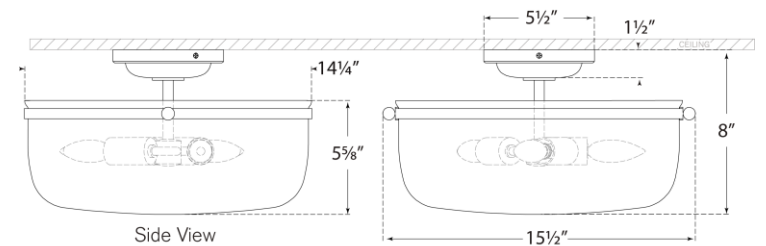

## Lorford Medium Semi-Flush

Item # CHC 4269AI-CG

Designer: Chapman & Myers

Height: 8"

Width: 15.5"

Canopy: 5.5" Round

Finishes: AI, GI

Glass Options: CG, MG

Socket: 3 - E12 Candelabra

Wattage: 3 - 6.5 LED B11

Weight: 7 Pounds

Side View

Front View

Bottom View