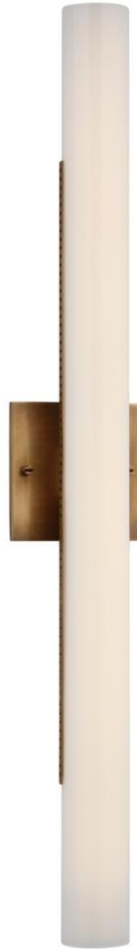

# TEAR SHEET

## Precision 28" Bath Light

Item # KW 2224AB-WG

Designer: Kelly Wearstler

Height: 28"

Width: 4.25"

Extension: 2.75"

Backplate: 4.25" Square

Finishes: AB, BZ, PN

Glass Options: WG

Lightsource: Dedicated LED

Wattage: 27w (2200lm)

Weight: 4 Pounds

Top View

Side View

Front View