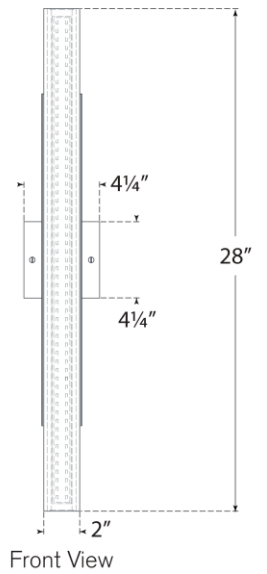

## Precision 28" Bath Light

Item # KW 2224AB-WG

Designer: Kelly Wearstler

Height: 28"

Width: 4.25"

Extension: 2.75"

Backplate: 4.25" Square

Finishes: AB, BZ, PN

Glass Options: WG

Lightsource: Dedicated LED

Wattage: 27w (2200lm)

Weight: 4 Pounds

Top View

Side View

Front View