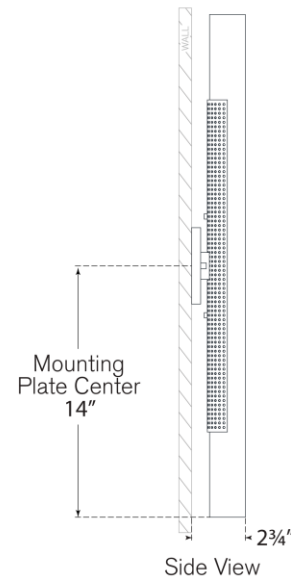

## Precision 28" Bath Light

Item # KW 2224AB-WG

Designer: Kelly Wearstler

Height: 28"

Width: 4.25"

Extension: 2.75"

Backplate: 4.25" Square

Finishes: AB, BZ, PN

Glass Options: WG

Lightsource: Dedicated LED

Wattage: 27w (2200lm)

Weight: 4 Pounds

Top View

Side View

Front View