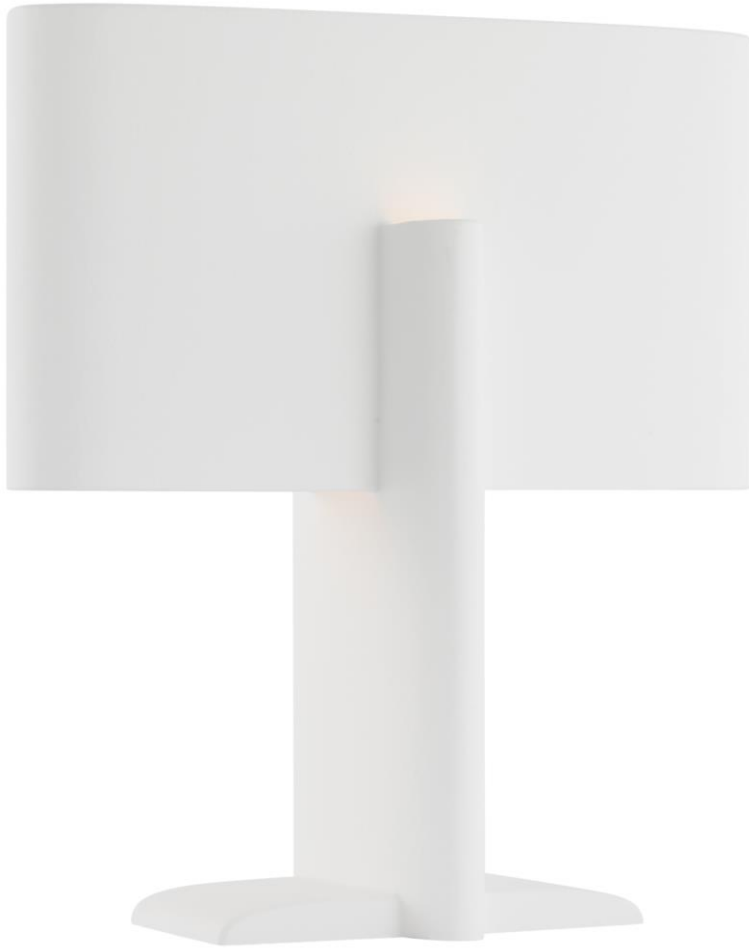

# TEAR SHEET

## Lotura 17" Intersecting Table Lamp

Item # KW 3440MWH

Designer: Kelly Wearstler

Height: 16.75"

Width: 15"

Base: 6.75" x 8.5" Decorative

Finishes: MBL, MGD, MWH

Lightsource: Dedicated LED w/ Touch Dimmer on Body

Wattage: 15w (1800lm)

Weight: 12 Pounds

Note: UL Only

Top View

Side View

Front View