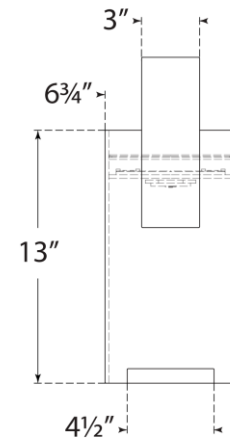

## Lotura 17" Intersecting Table Lamp

Item # KW 3440MWH

Designer: Kelly Wearstler

Height: 16.75"

Width: 15"

Base: 6.75" x 8.5" Decorative

Finishes: MBL, MGD, MWH

Lightsource: Dedicated LED w/ Touch Dimmer on Body

Wattage: 15w (1800lm)

Weight: 12 Pounds

Note: UL Only

Top View

Side View

Front View