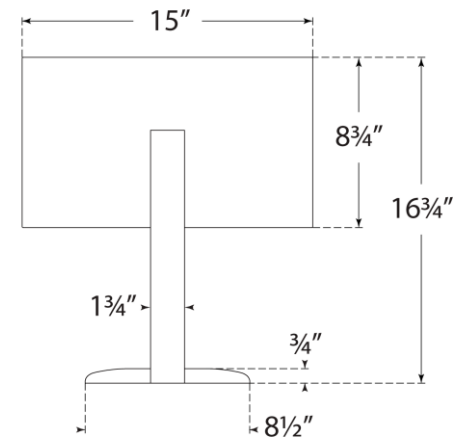

## Lotura 17" Intersecting Table Lamp

Item # KW 3440MWH

Designer: Kelly Wearstler

Height: 16.75"

Width: 15"

Base: 6.75" x 8.5" Decorative

Finishes: MBL, MGD, MWH

Lightsource: Dedicated LED w/ Touch Dimmer on Body

Wattage: 15w (1800lm)

Weight: 12 Pounds

Note: UL Only

Top View

Side View

Front View