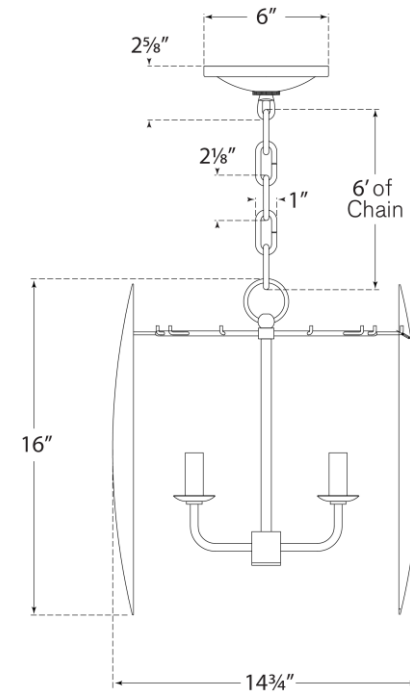

## Hatton Small Chandelier

Item # S 5047AI

Designer: Barry Goralnick

Height: 16"

Width: 14.75"

Canopy: 6" Round

Finishes: AI, BSL, G

Socket: 4 - E12 Candelabra

Wattage: 4 - 60 C11

Weight: 18 Pounds

S5047