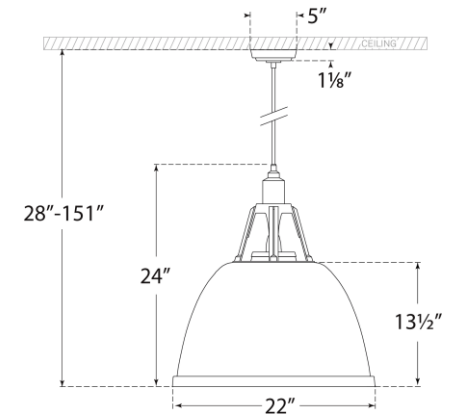

TEAR SHEET

Gunner 22" Pendant

Item # TOB 5642BLK/PAL

Designer: Thomas O'Brien

O/A Height: 28" - 151"

Fixture Height: 24"

Width: 22"

Canopy: 5" Round

Finishes: BLK/PAL, WHT/PAL

Socket: E26 Keyless

Wattage: 15 LED A19

Weight: 15 Pounds

Note: Height Not Adjustable After Installation

Top View