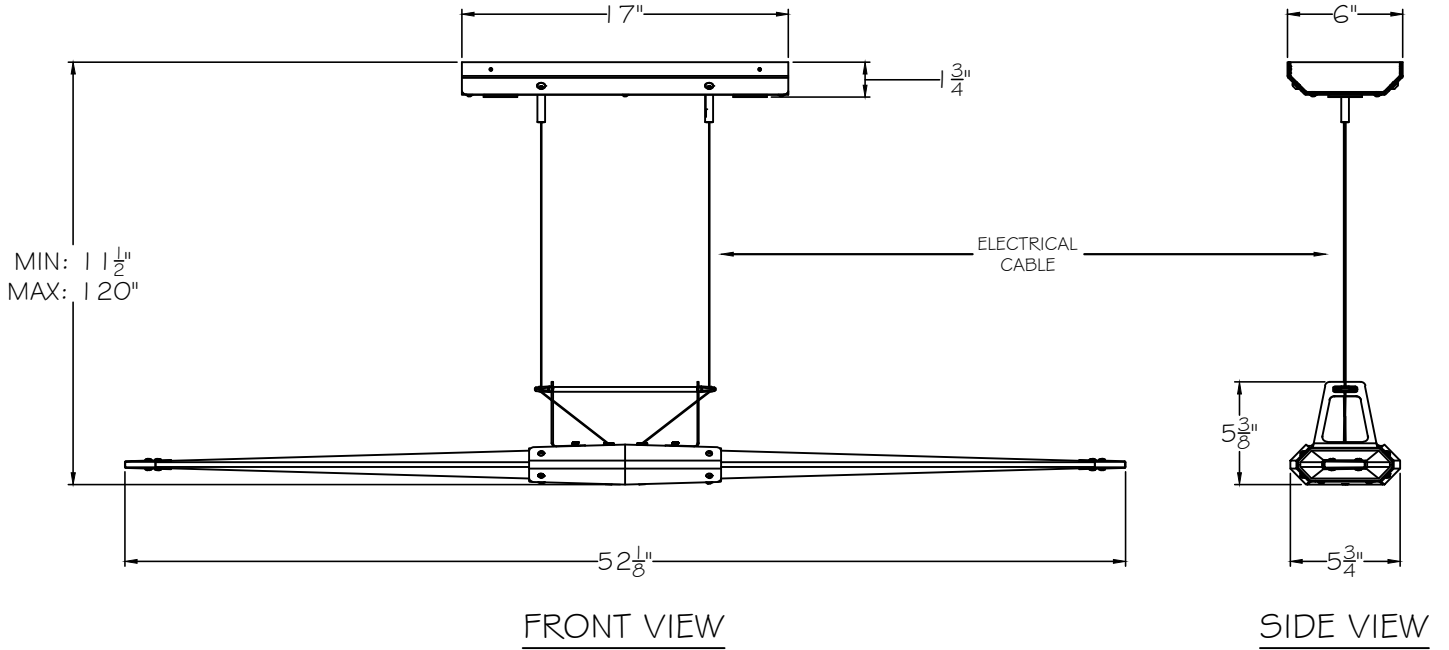

CUSTOMER REFERENCE DRAWING

STYLE CONFIGURATIONS:

-1ST (STANDARD BLACK 1018)

-6ST (CHAMPAGNE 1088)

This drawing, specifications and the product depicted are the exclusive property of Fine Art Handcrafted Lighting®. In compliance with US copyright and patent requirements, notice is hereby given that this document and the product depicted shall not be copied, altered or used in any manner without the expressed written consent of Fine Art Handcrafted Lighting®.